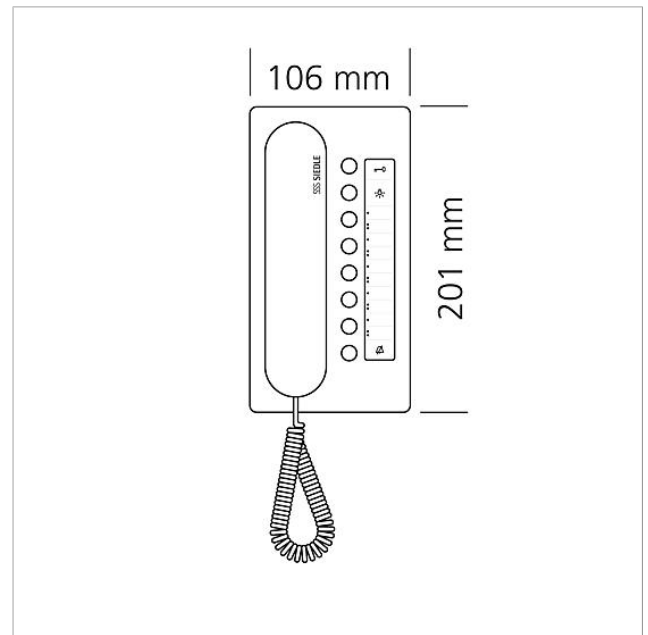

Comfort bus telephone
BTC 850-02 WH/W

200044427

Page 3