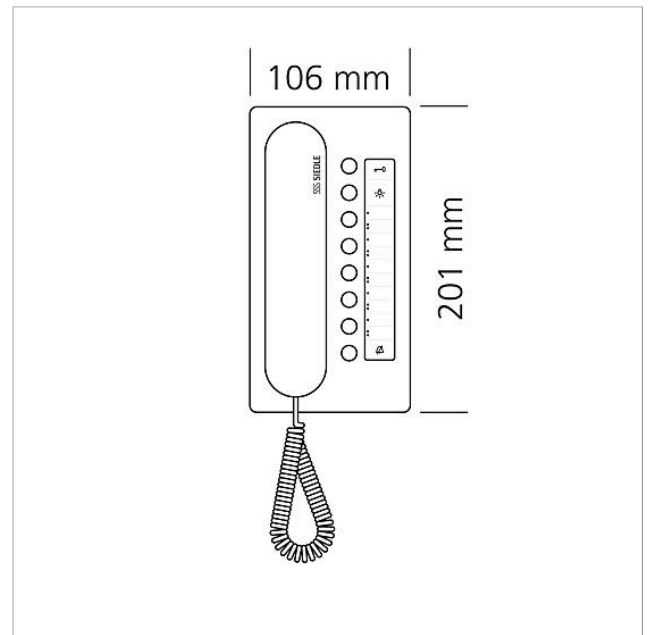

Comfort bus telephone
BTC 850-02 WH/W

200044427

Page 3