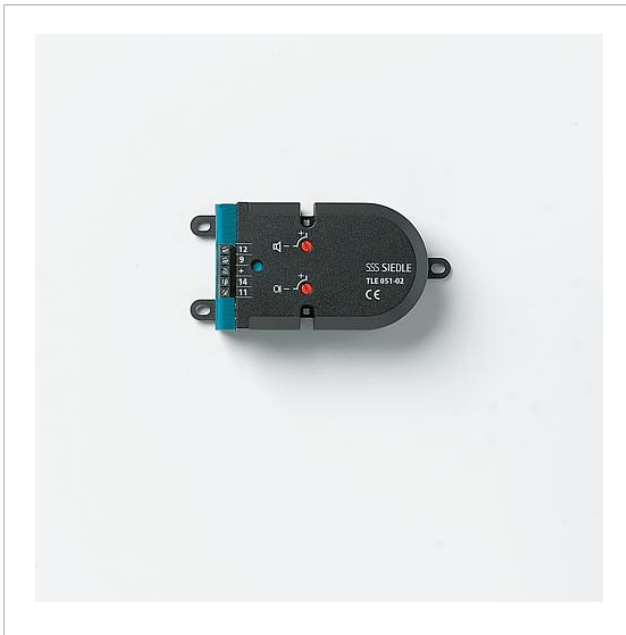

Custom-fit door
loudspeaker
TLE 051-02

200043874

Page 2