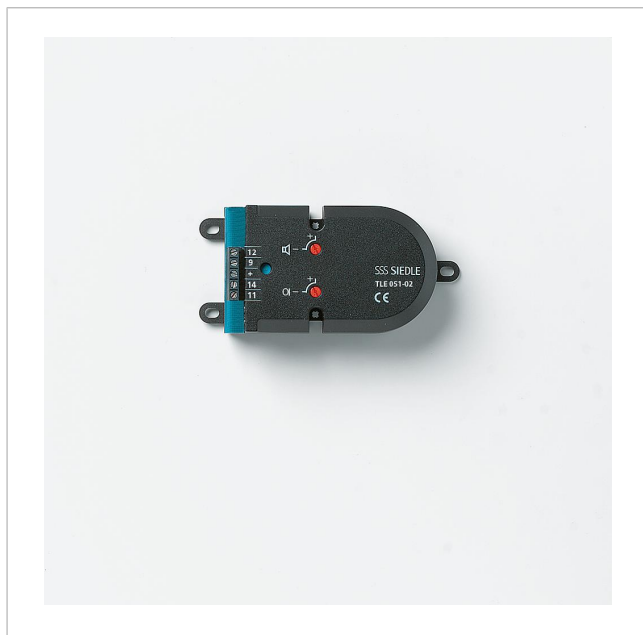

Custom-fit door
loudspeaker
TLE 051-02
200043874-00

Product description

Custom-fit door loudspeaker 6+n technology for installation in on-site intercom compartments, door constructions, letterboxes, etc.

Performance features:

- Loudspeaker, voice volume can be adjusted
- Durable electret microphone, microphone sensitivity can be adjusted
- Universal fastening options, when used with the ZJ 051-... grille, it can be screwed onto this directly

Specifications

Protection system:	Dependent on the mounting conditions
Dimensions (mm) W x H x D:	124 x 60 x 31
Dimensions housing (mm) W x H x D:	100 x 60 x 31

Article information

Article designation	Article description	Colour/Material	KG SAP article no.
TLE 051-02	Custom-fit door loudspeaker	Black	D 200043874-00

Accessories

Article designation	Article description	Colour/Material	KG	SAP article no.
ZJ 051-0	Louvre accessory	Black	A	200008139-00
ZTL 051-0	Universal mounting adapter	Black	A	200009632-01

Spare parts