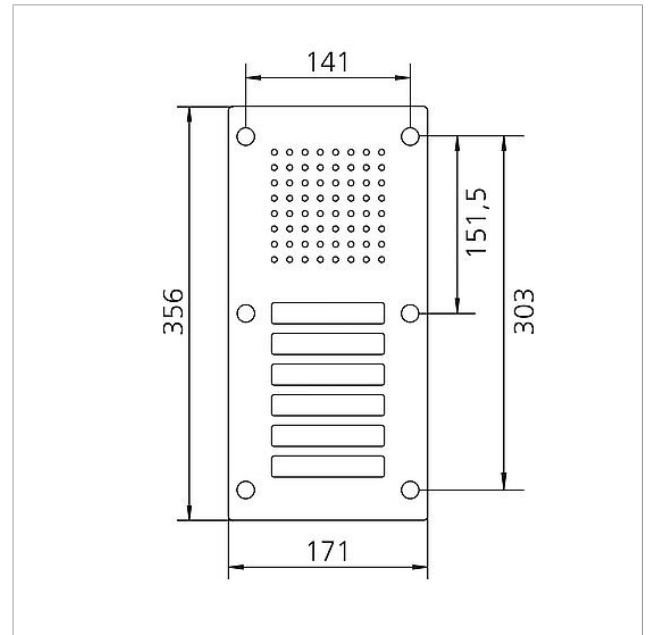

Siedle Classic door
station audio
CL 111-6 R-02

200042896

Page 2