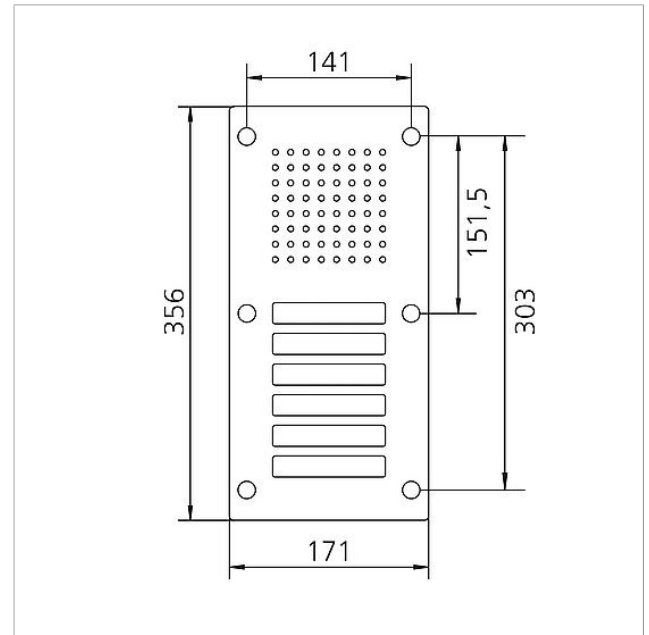

Siedle Classic door
station audio
CL 111-6 R-02

200042896

Page 2