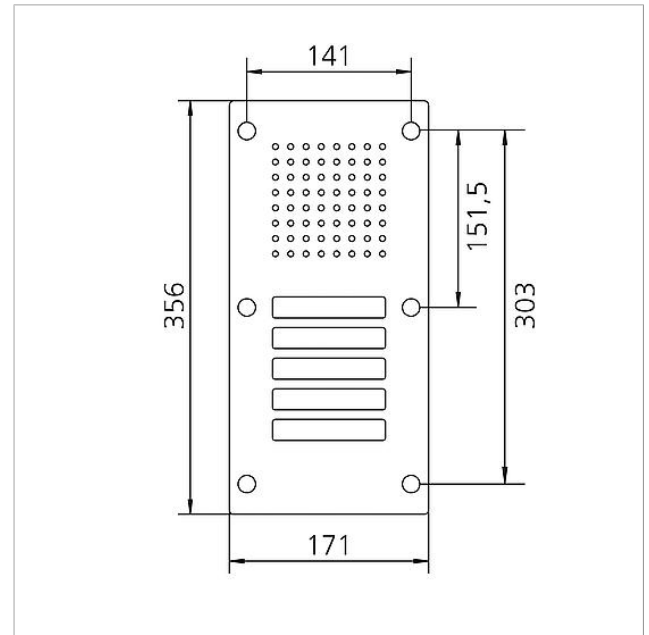

Siedle Classic door
station audio
CL 111-5 R-02

200042895

Page 2