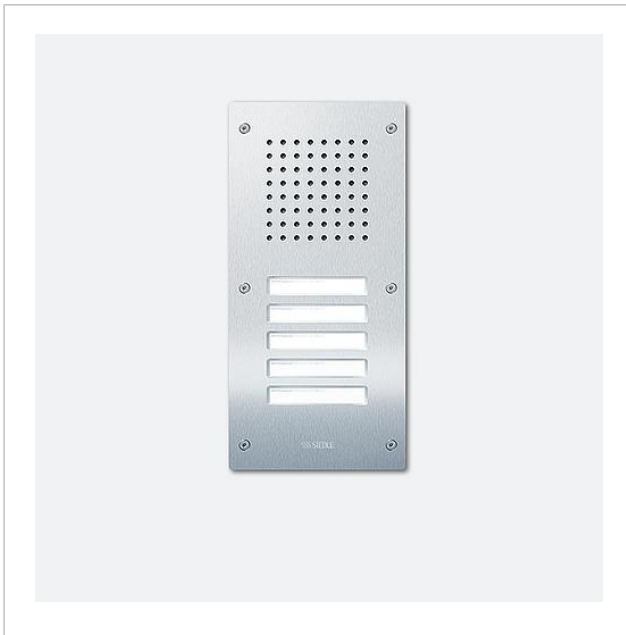

Siedle Classic door
station audio
CL 111-5 R-02

200042895

Page 2