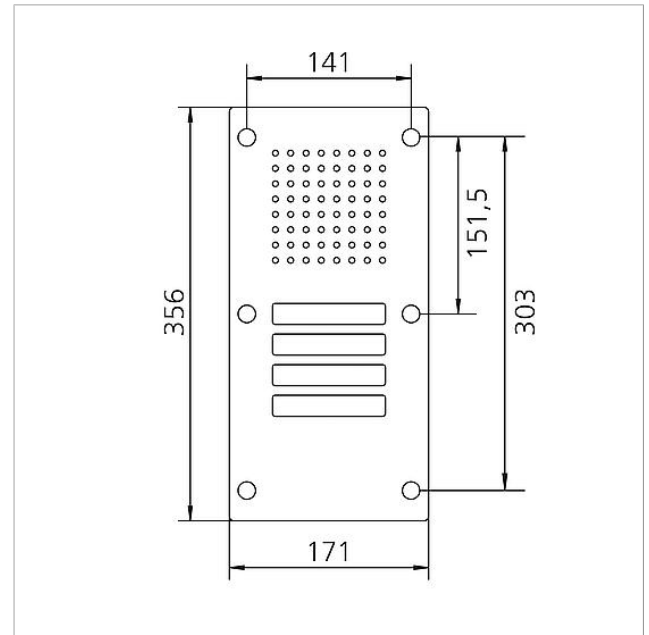

Siedle Classic door
station audio
CL 111-4 R-02

200042894

Page 2