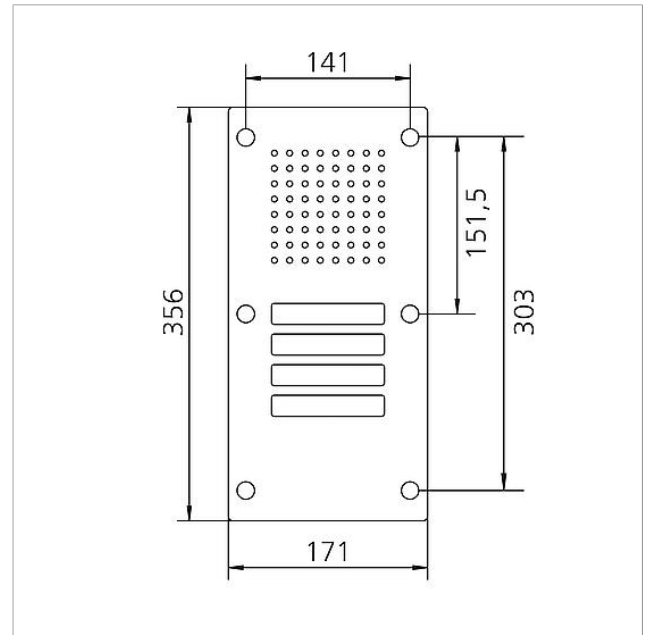

Siedle Classic door
station audio
CL 111-4 R-02

200042894

Page 2