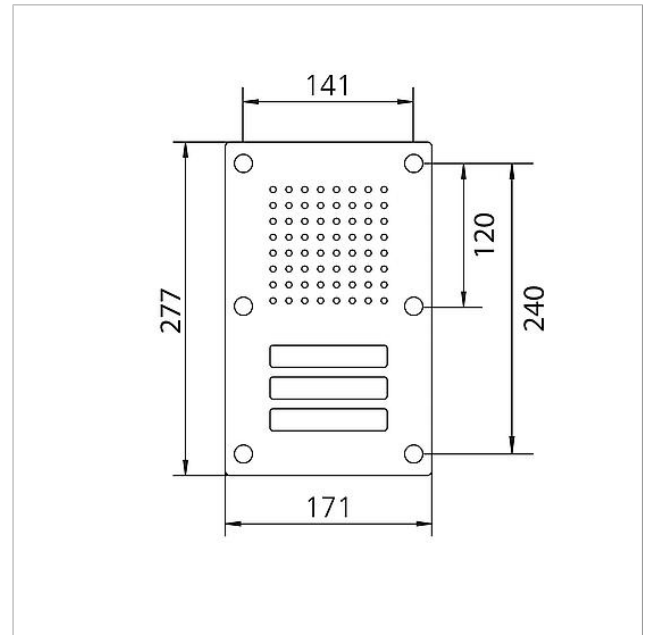

Siedle Classic door
station audio
CL 111-3 R-02

200042893

Page 3