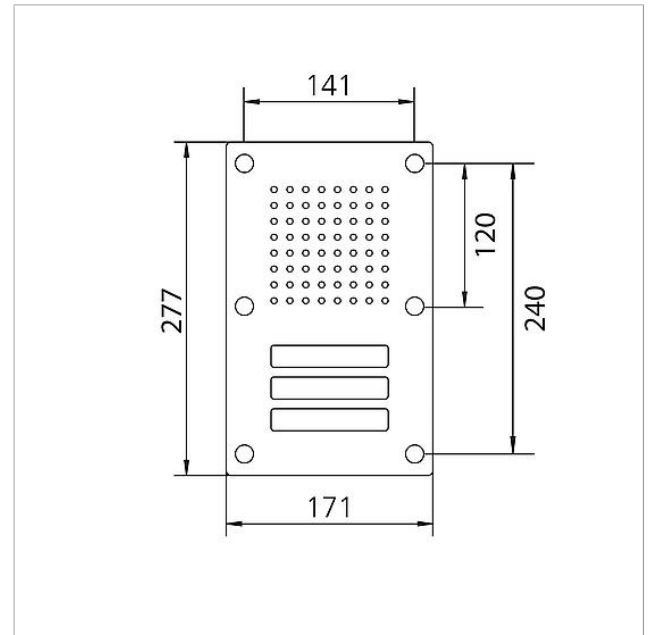

Siedle Classic door
station audio
CL 111-3 R-02

200042893

Page 3