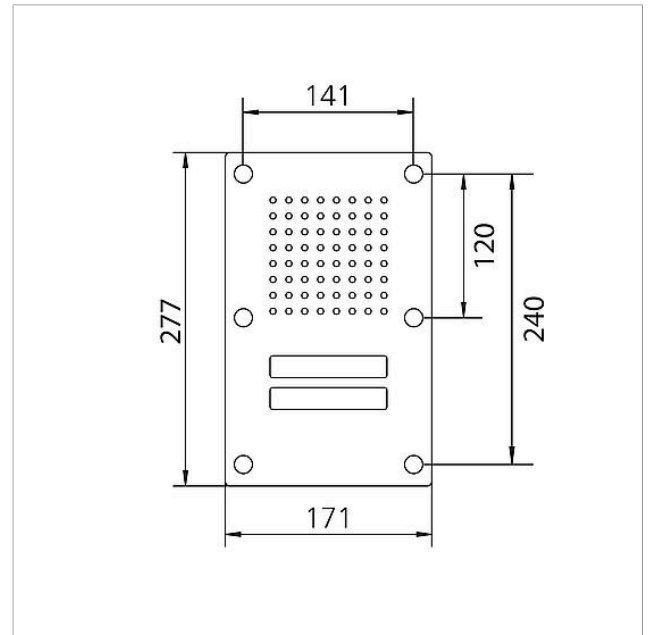

Siedle Classic door
station audio
CL 111-2 R-02

200042892

Page 2