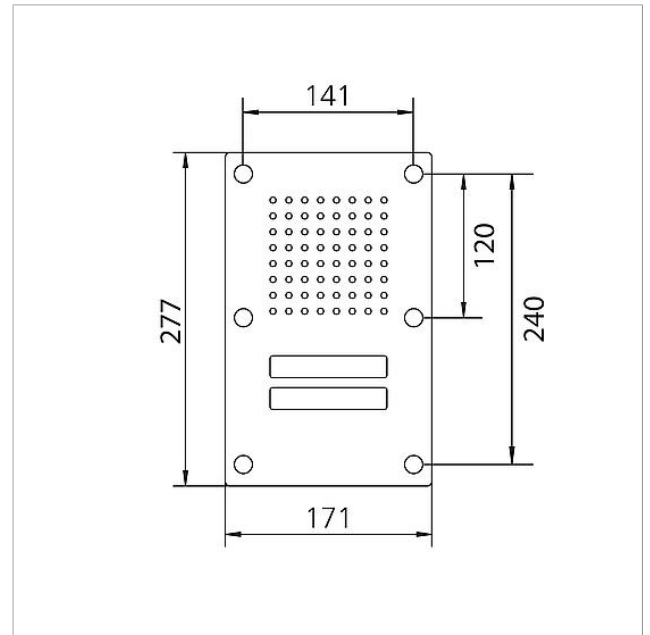

Siedle Classic door
station audio
CL 111-2 R-02

200042892

Page 2