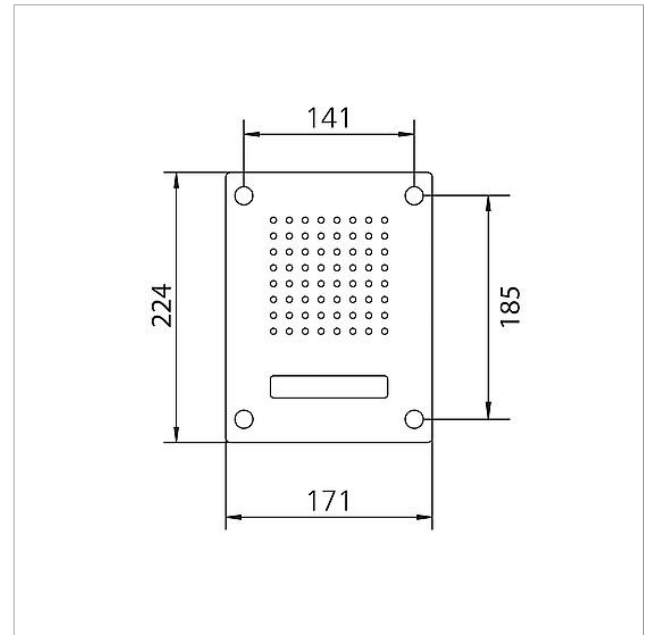

Siedle Classic door
station audio
CL 111-1 R-02

200042891

Page 2