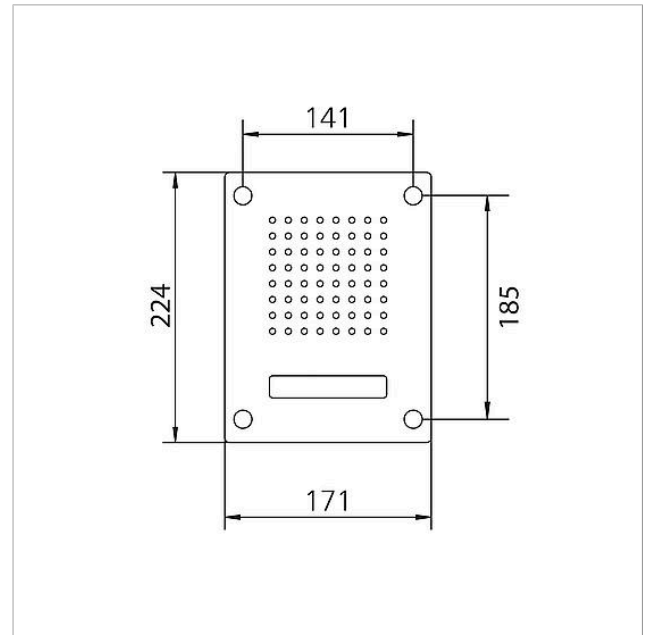

Siedle Classic door
station audio
CL 111-1 R-02

200042891

Page 2