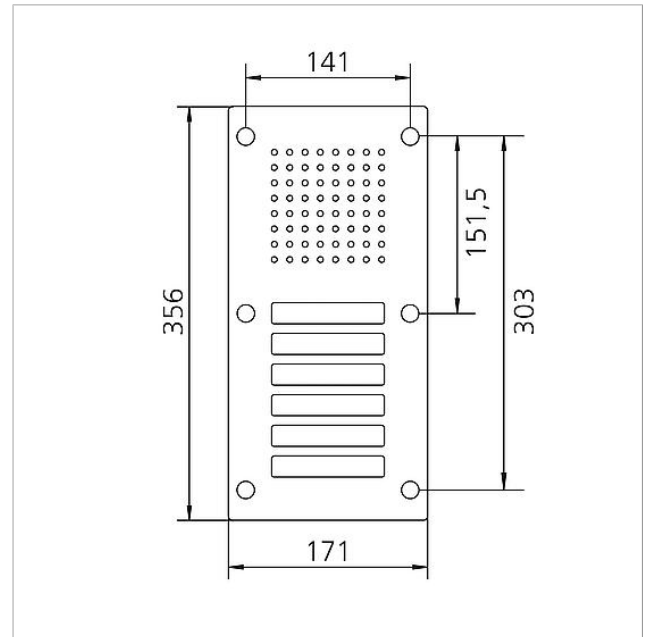

Siedle Classic door
station audio
CL 111-6 N-02

200042890

Page 2