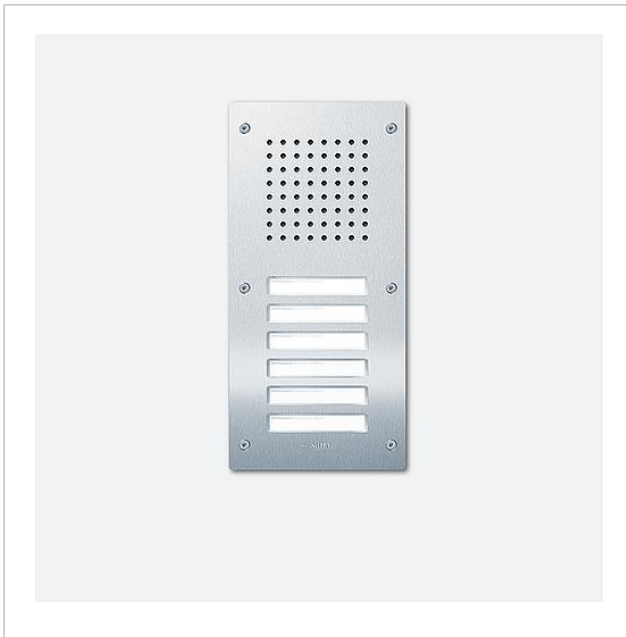

Siedle Classic door
station audio
CL 111-6 N-02

200042890

Page 2