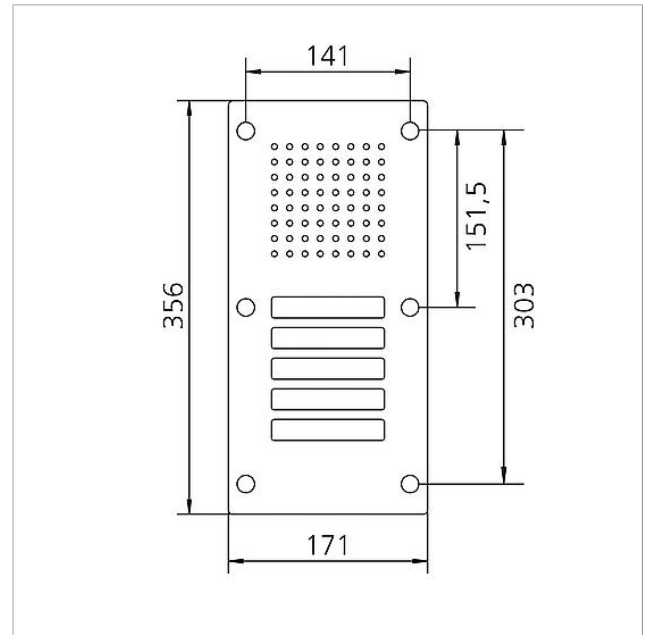

Siedle Classic door
station audio
CL 111-5 N-02

200042889

Page 2