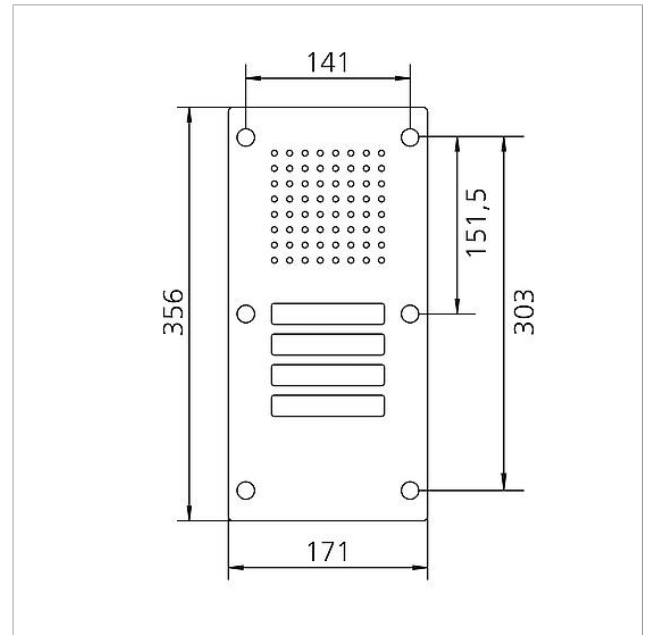

Siedle Classic door
station audio
CL 111-4 N-02

200042888

Page 2