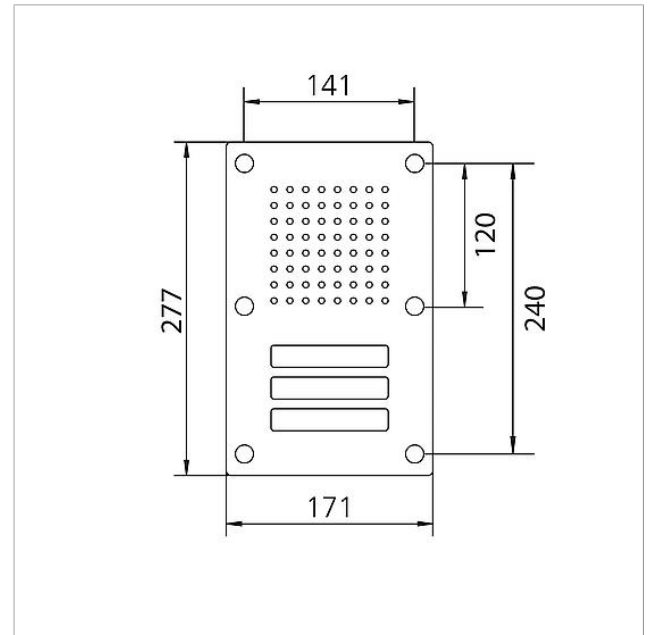

Siedle Classic door
station audio
CL 111-3 N-02

200042887

Page 2