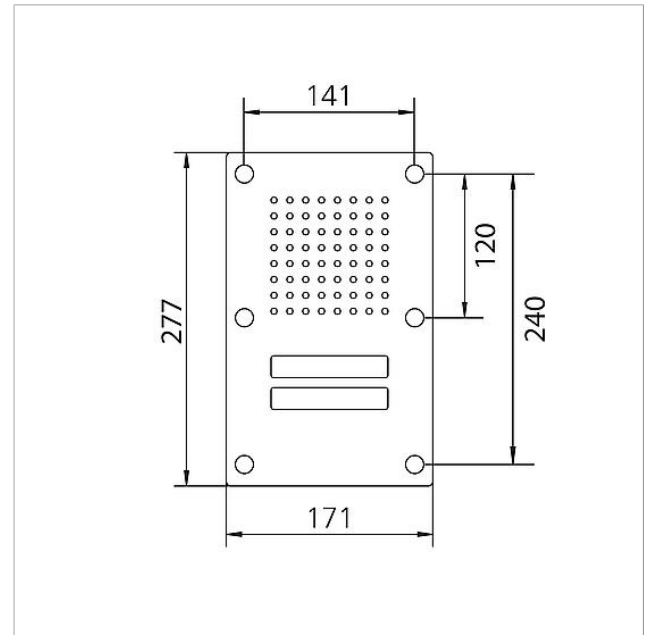

Siedle Classic door
station audio
CL 111-2 N-02

200042886

Page 2