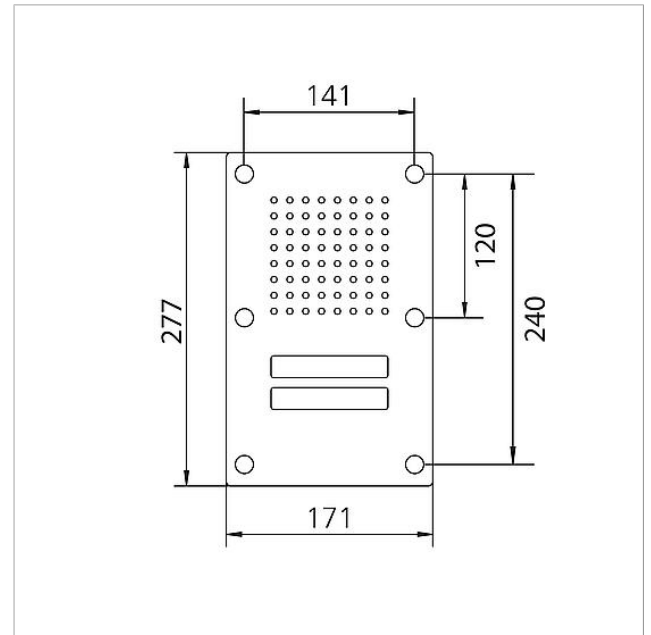

Siedle Classic door
station audio
CL 111-2 N-02

200042886

Page 2