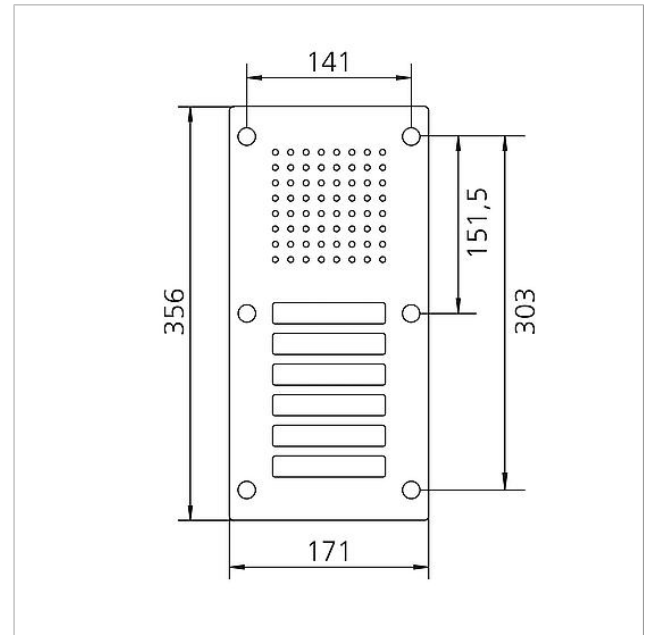

Siedle Classic door
station audio
CL 111-6 B-02

200042884

Page 2