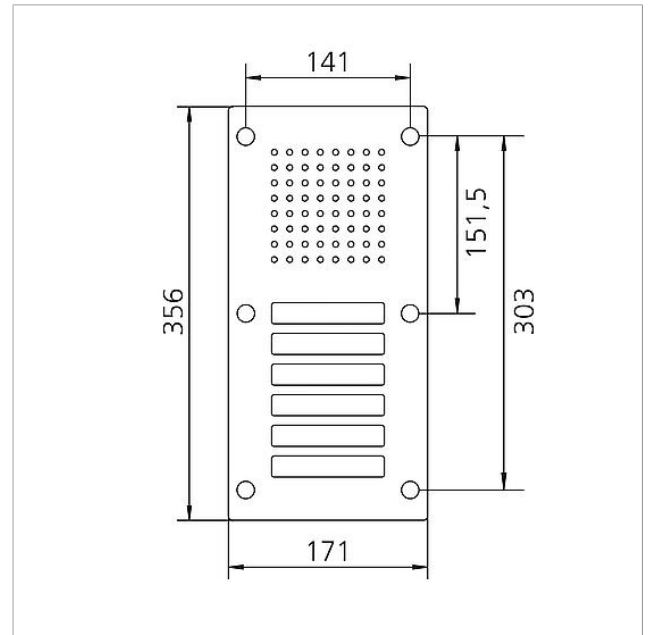

Siedle Classic door
station audio
CL 111-6 B-02

200042884

Page 2