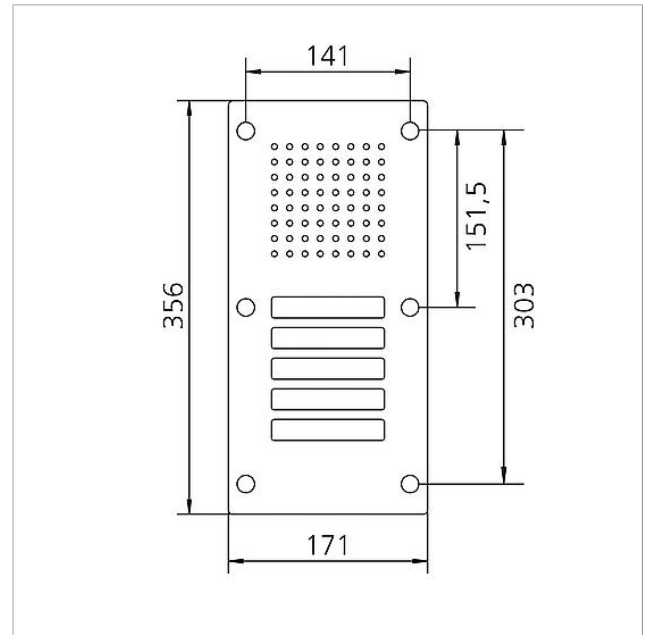

Siedle Classic door
station audio
CL 111-5 B-02

200042883

Page 2