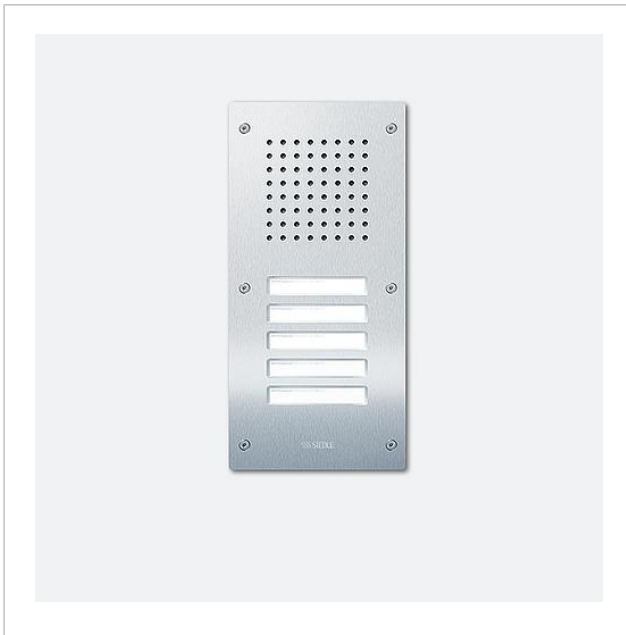

Siedle Classic door
station audio
CL 111-5 B-02

200042883

Page 2