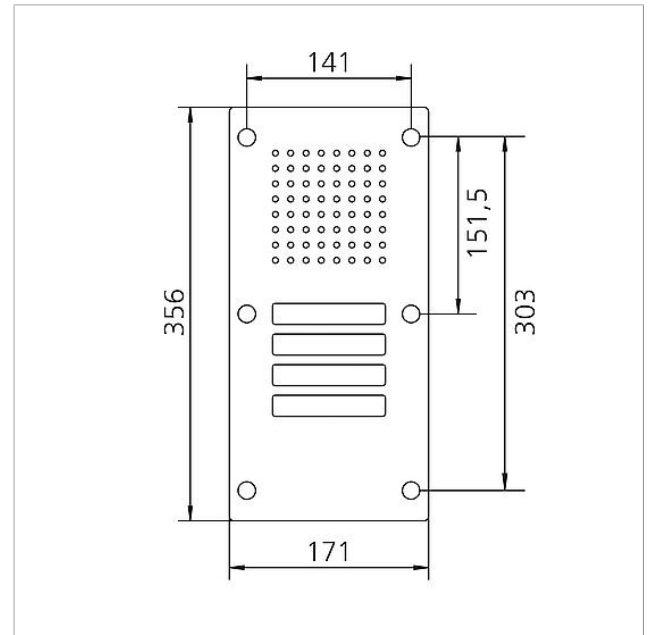

Siedle Classic door
station audio
CL 111-4 B-02

200042882

Page 2