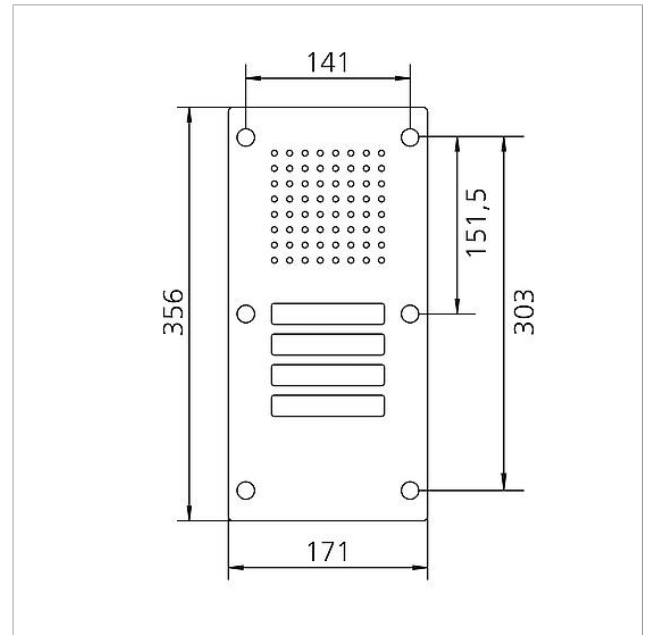

Siedle Classic door
station audio
CL 111-4 B-02

200042882

Page 2