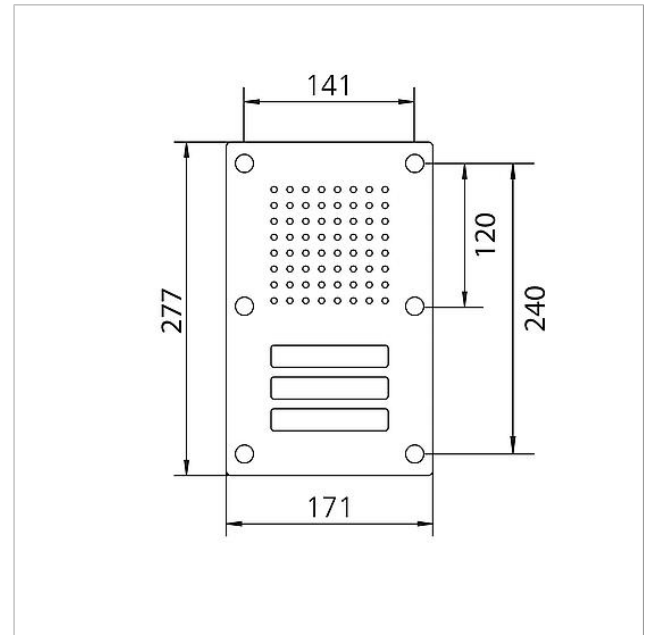

Siedle Classic door
station audio
CL 111-3 B-02

200042881

Page 3