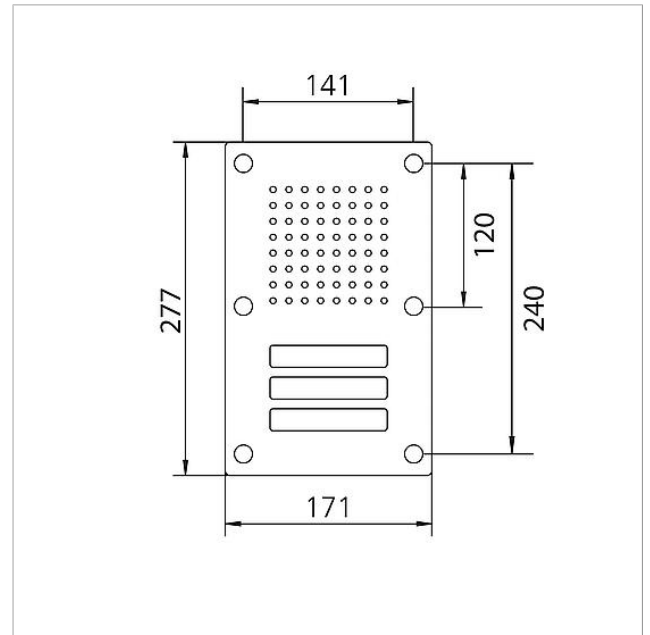

Siedle Classic door
station audio
CL 111-3 B-02

200042881

Page 3