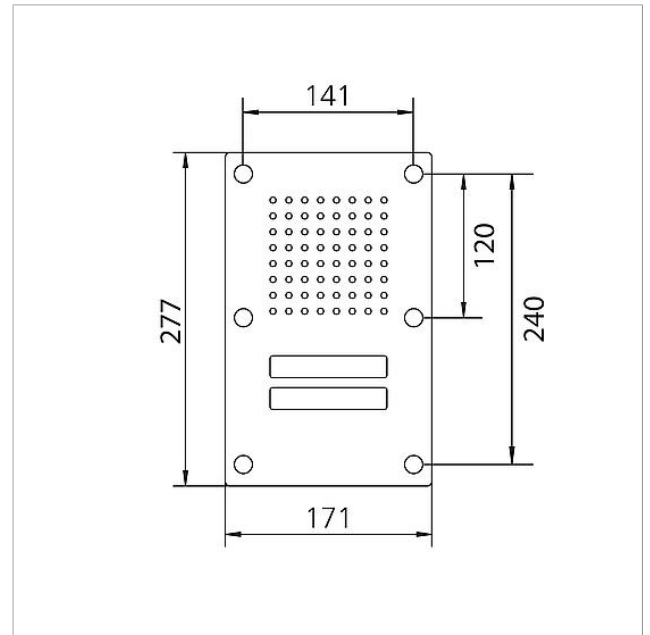

Siedle Classic door
station audio
CL 111-2 B-02

200042880

Page 2