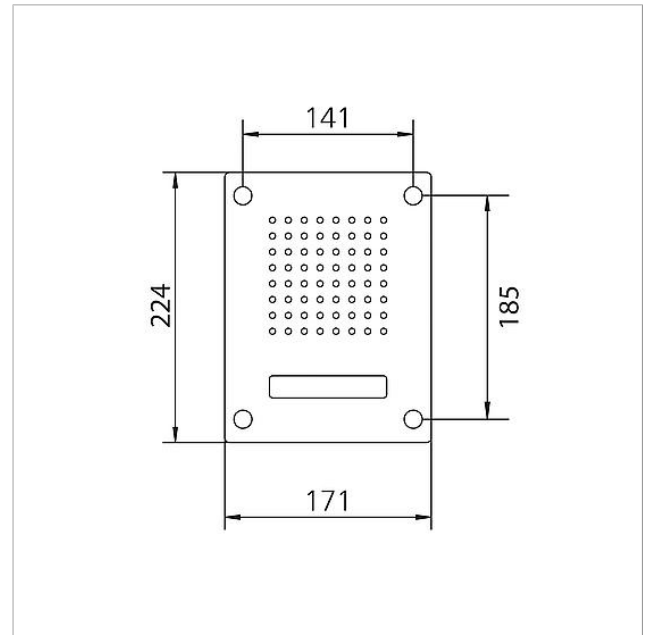

Siedle Classic door
station audio
CL 111-1 B-02

200042879

Page 2