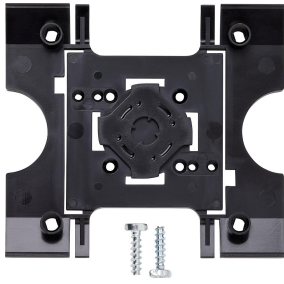

## Product description

Mounting adapter for KS... for securing the MR 611-... mounting frames and the terminal blocks for Siedle Vario modules.

---

## Specifications

Dimensions (mm) W x H x D:

Mounting adapter/  
communication pillar  
MA/KS 611-0

200042421

Page 2

Mounting adapter/  
communication pillar  
MA/KS 611-0

200042421

Page 3