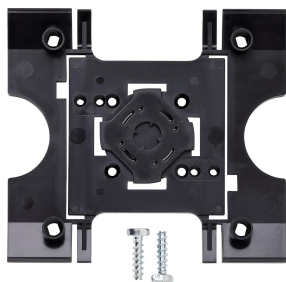

Mounting adapter/  
communication pillar  
MA/KS 611-0

200042421-00

---

## Product description

Mounting adapter for KS... for securing the MR 611-... mounting frames and the terminal blocks for Siedle Vario modules.

---

## Specifications

Dimensions (mm) W x H x D:

Mounting adapter/  
communication pillar  
MA/KS 611-0

200042421

Page 2

Mounting adapter/  
communication pillar  
MA/KS 611-0

200042421

Page 3