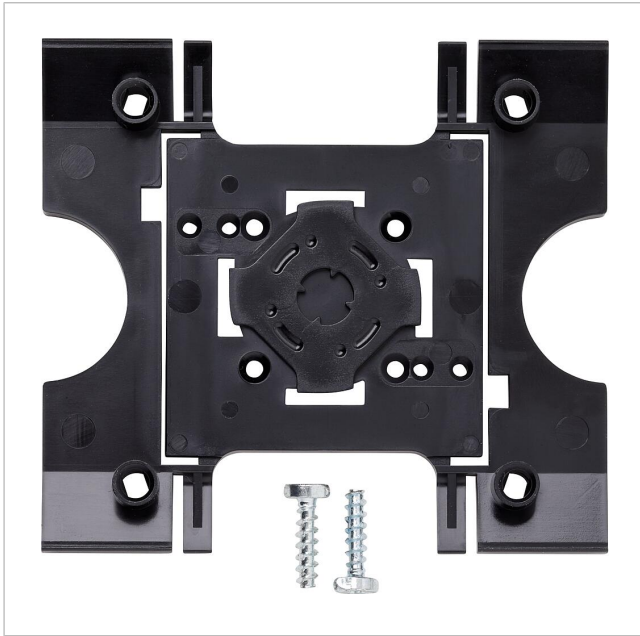

Mounting adapter/  
communication pillar  
MA/KS 611-0

200042421-00

---

## Product description

Mounting adapter for KS... for securing the MR 611-... mounting frames and the terminal blocks for Siedle Vario modules.

---

## Specifications

Dimensions (mm) W x H x D:

Mounting adapter/  
communication pillar  
MA/KS 611-0

200042421

Page 2

Mounting adapter/  
communication pillar  
MA/KS 611-0

200042421

Page 3