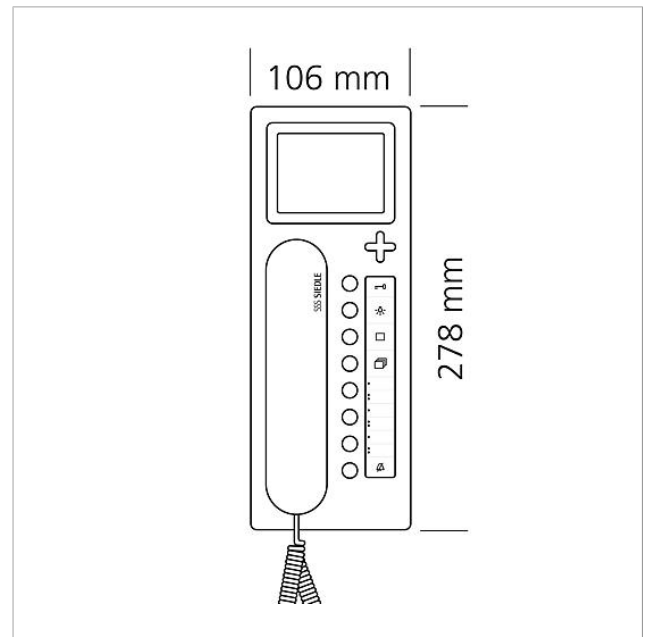

Comfort bus telephone
with colour monitor
BTCV 850-03 E/S

200042122

Page 3