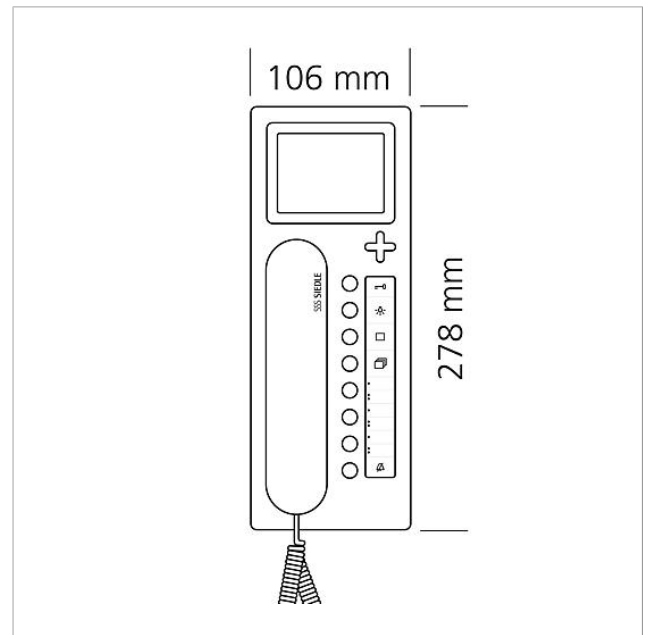

Comfort bus telephone
with colour monitor
BTCV 850-03 A/S

200042121

Page 3