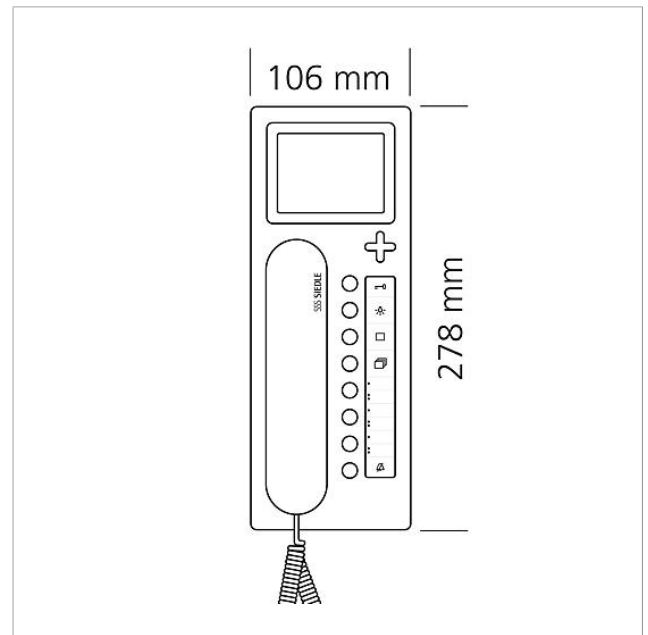

Comfort bus telephone
with colour monitor
BTCV 850-03 W

200042111

Page 3