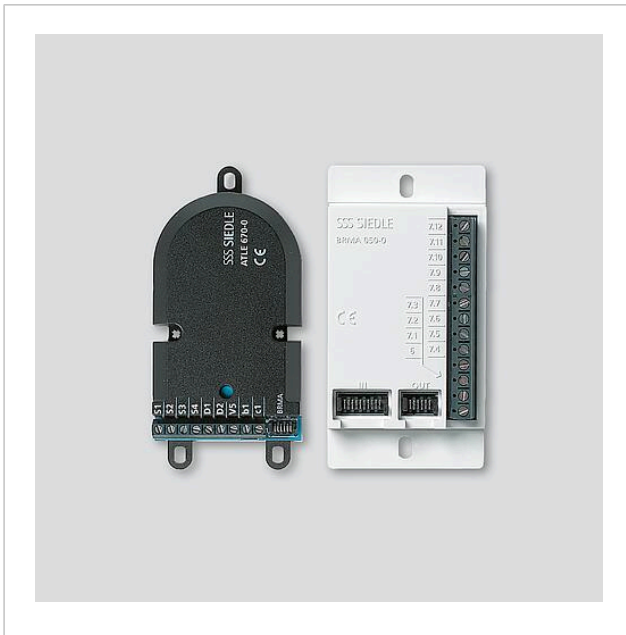

## Accessories

Article designation	Article description	Colour	KG	SAP article no.
BRMA 050-01	Bus call button matrix	White	A	200035455-00
ZJ 051-0	Louvre accessory	Black	A	200008139-00
ZTL 051-0	Universal mounting adapter	Black	A	200009632-01

## Spare parts

Access custom-fit door  
loudspeaker incl. Bus  
call button matrix  
ATLE 670-0

200041757

Page 2

Article designation	Article description	Colour	KG	SAP article no.
ATLE/CATLE/ATLM/SATLM 670-...	Loudspeaker	Others	E	210011868-00
BTLE 050-.../-03, TLE 051-02, TLE 061-0	Microphone	Others	E	200017559-00

Access custom-fit door  
loudspeaker incl. Bus  
call button matrix  
ATLE 670-0

200041757

Page 3

Access custom-fit door  
loudspeaker incl. Bus  
call button matrix  
ATLE 670-0

200041757

Page 4

---

ATLE 670-0 Access custom-fit door loudspeaker incl. Bus call button matrix	Product information	617 kB	Download
ATLE 670-0 Access custom-fit door loudspeaker incl. Bus call button matrix	Declaration of Conformity	224 kB	Download
REACH Information	Commissioning instruction	2,4 MB	Download
	Additional information	824 kB	Download
	System manual	8,6 MB	Download