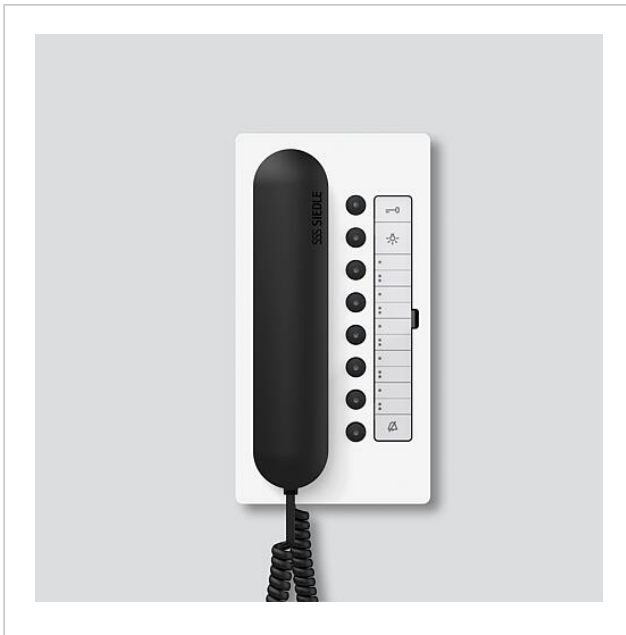

Comfort bus telephone
BTC 850-02 WH/S

200041483

Page 3