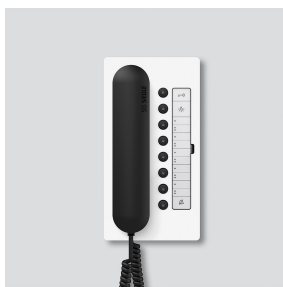

Comfort bus telephone
BTC 850-02 WH/S

200041483

Page 3