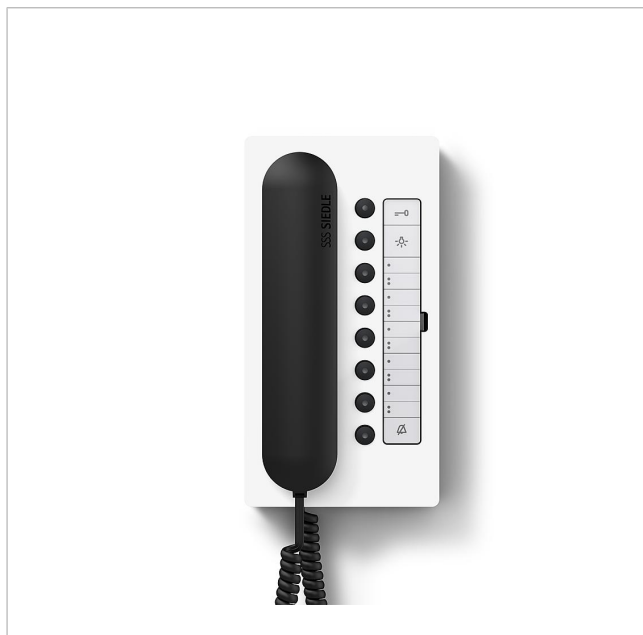

Comfort bus telephone
BTC 850-02 WH/S

200041483-00

Product description

Comfort bus telephone for Siedle In-Home bus.

With the functions calling, speech, door release, light, storey call, switching/control functions and internal communication.

Performance features:

- Hearing protection, audio privacy device integrated
- Muting and status display
- Parallel switching of 4 deluxe bus telephones (from the 3rd device, the PRI 602-... USB and ZBVG 650-... are required for programming)
- Call differentiation for storey call, 2 door calls and internal call
- Call generator with 11 call tone sequences, including chime
- Call volume adjustable in 5 stages up to max. 83 dB(A)
- Door release/light function at any time using bus cores
- Door connection possible at any time
- 8 display LEDs (e.g. door open)
- 8 function buttons, 7 freely configurable and capable of double assignment. Button functions can be freely assigned and actuated without additional installation via bus wires, e.g. for internal telephony
- Door call acceptance
- Doormatic
- Call forwarding
- Base plate with pre-installable terminals
- Parallel switching accessory ZPS 850-..., in order to connect a maximum of 4 additional bus telephones in parallel, retrofittable
- Interfacing relay accessory ZAR 850-... retrofittable
- Can be used with table-top accessory ZTC 800-... as a table-top device

Specifications

Operating voltage:	via In-Home bus
Ambient temperature:	+5 °C to +40 °C
Dimensions (mm) W x H x D:	106 x 201 x 46

Article information

Article designation	Article description	Colour/Material	KG SAP article no.
BTC 850-02 WH/S	Comfort bus telephone	High gloss white/black	C 200041483-00