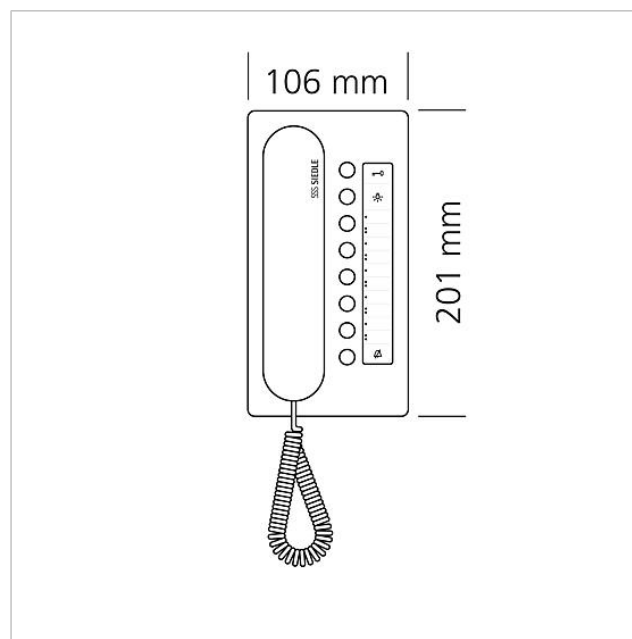

Comfort bus telephone
BTC 850-02 WH/S

200041483

Page 3