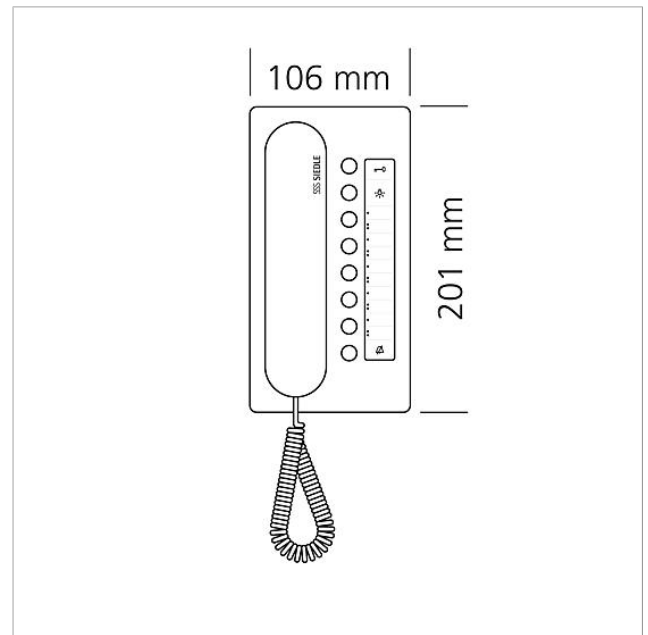

Comfort bus telephone
BTC 850-02 WH/S

200041483

Page 3