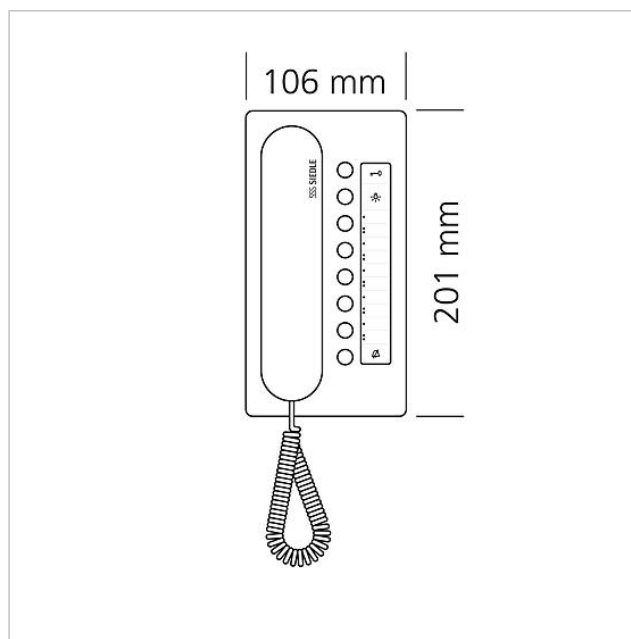

Comfort bus telephone
BTC 850-02 SH/S

200041482

Page 3