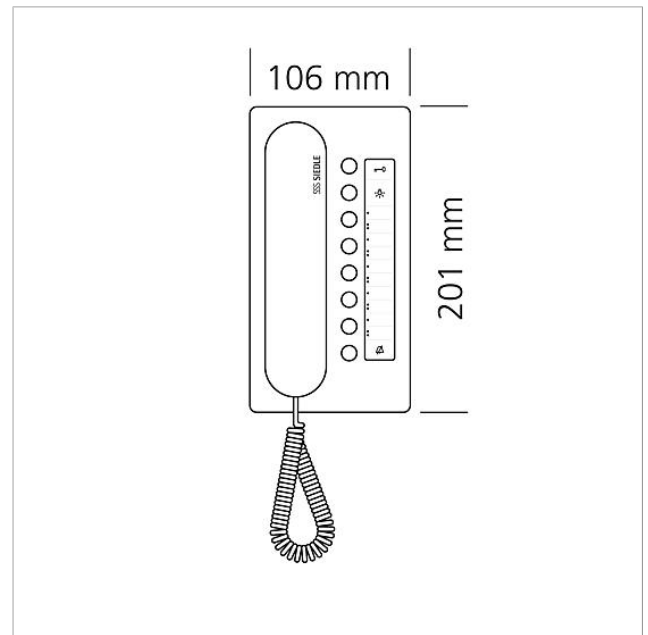

Comfort bus telephone
BTC 850-02 A/S

200041477

Page 3