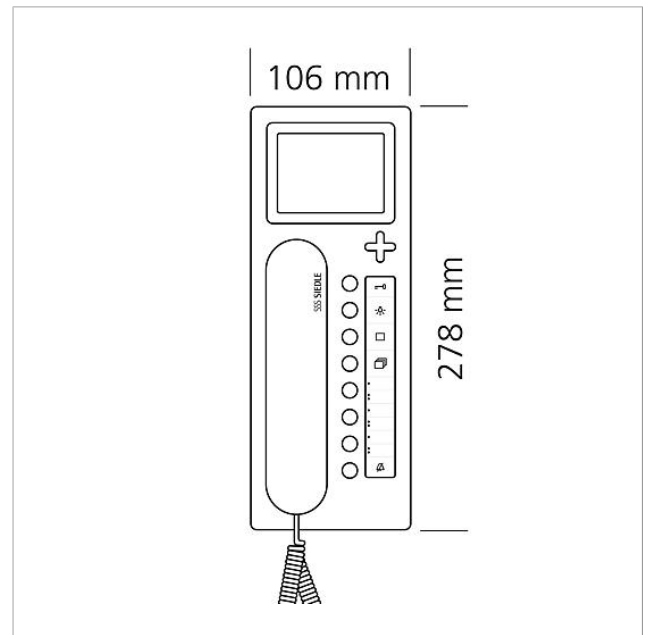

## Specifications

|                            |                                |
|----------------------------|--------------------------------|
| Operating voltage:         | PoE in accordance with 802.3af |
| Ambient temperature:       | +5 °C to +40 °C                |
| Dimensions (mm) W x H x D: | 106 x 278 x 51                 |

## Spare parts

---

| Article designation                                | Article description          | Colour      | KG | SAP article no. |
|--|------------------------------|-------------|----|-----------------|
| BTC/BTCV 850-..., HTC/HTCV 811-..., HT/HTV 840-... | Transparent cover            | Clear glass | E  | 200029578-00    |
| BTCV 850-...                                       | Insert for button functions  | White       | E  | 200029576-00    |
| HT 811/840/850/870-... W                           | Receiver with no-tangle cord | White       | E  | 200029573-00    |

Access video in-house  
telephone  
AHTV 870-0 W

200041340

Page 3

Access video in-house  
telephone  
AHTV 870-0 W

200041340

Page 4

---

|  |                           |         |          |
|--|---------------------------|---------|----------|
| AHTV 870-0 Access video in-house telephone   | Product information       | 1,4 MB  | Download |
| AHT/AHTV 870-0 Access in-house telephone   | Manual                    | 3,9 MB  | Download |
| AHT 870-..., AHTV 870-0 Access in-house telephone, Access video in-house telephone | Declaration of Conformity | 858 kB  | Download |
|  | Commissioning instruction | 2,2 MB  | Download |
|  | Planning and Installation | 1,3 MB  | Download |
|  | Commissioning instruction | 2 MB    | Download |
|  | Additional information    | 420 kB  | Download |
|  | System manual             | 8 MB    | Download |
|  | Labeling service          | 0 Bytes | Download |