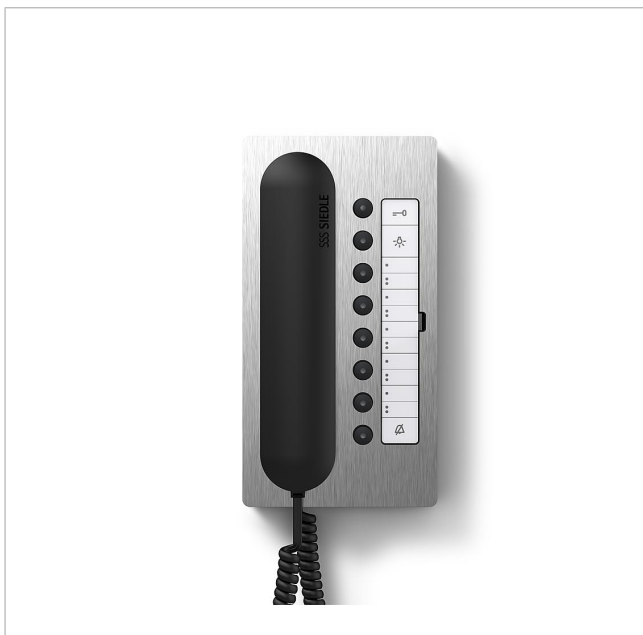

Comfort bus telephone
BTC 850-02 E/S

200040917-00

Product description

Comfort bus telephone for Siedle In-Home bus.

With the functions calling, speech, door release, light, storey call, switching/control functions and internal communication.

Performance features:

- Hearing protection, audio privacy device integrated
- Muting and status display
- Parallel switching of 4 deluxe bus telephones (from the 3rd device, the PRI 602-... USB and ZBVG 650-... are required for programming)
- Call differentiation for storey call, 2 door calls and internal call
- Call generator with 11 call tone sequences, including chime
- Call volume adjustable in 5 stages up to max. 83 dB(A)
- Door release/light function at any time using bus cores
- Door connection possible at any time
- 8 display LEDs (e.g. door open)
- 8 function buttons, 7 freely configurable and capable of double assignment. Button functions can be freely assigned and actuated without additional installation via bus wires, e.g. for internal telephony
- Door call acceptance
- Doormatic
- Call forwarding
- Base plate with pre-installable terminals
- Parallel switching accessory ZPS 850-..., in order to connect a maximum of 4 additional bus telephones in parallel, retrofittable
- Interfacing relay accessory ZAR 850-... retrofittable
- Can be used with table-top accessory ZTC 800-... as a table-top device

Specifications

Operating voltage:	via In-Home bus
Ambient temperature:	+5 °C to +40 °C
Dimensions (mm) W x H x D:	106 x 201 x 46

Article information

Article designation	Article description	Colour/Material	KG SAP article no.
BTC 850-02 E/S	Comfort bus telephone	Stainless steel/black	B 200040917-00