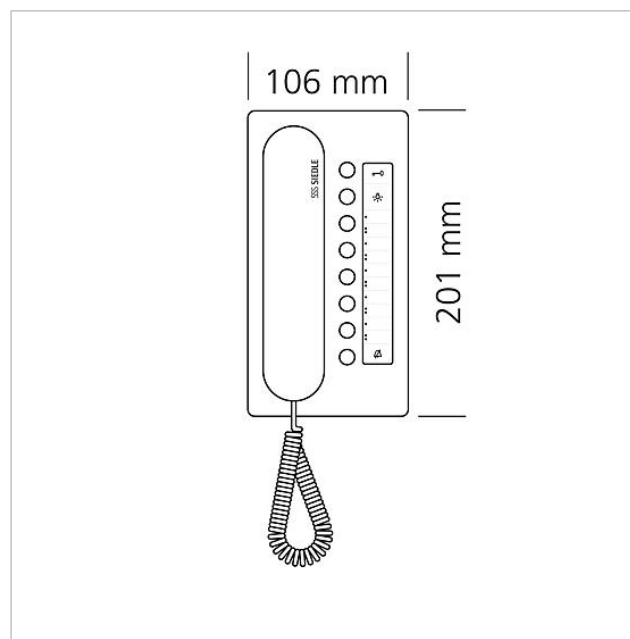

Comfort bus telephone
BTC 850-02 E/S

200040917

Page 3