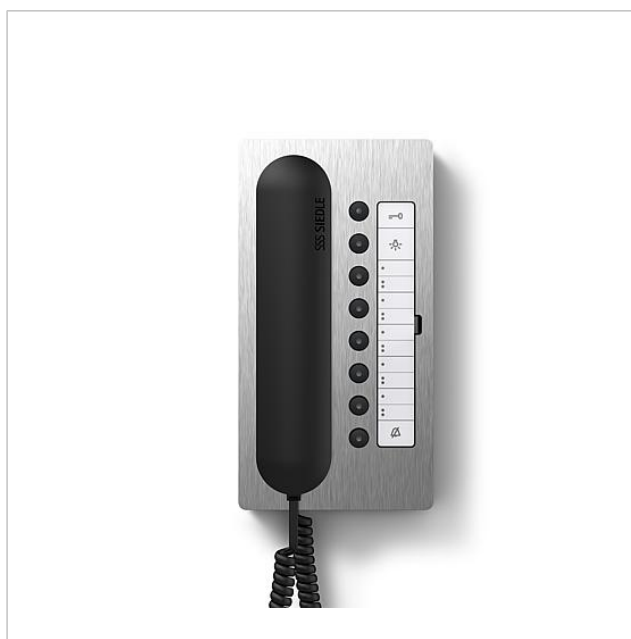

Comfort bus telephone
BTC 850-02 E/S

200040917

Page 3