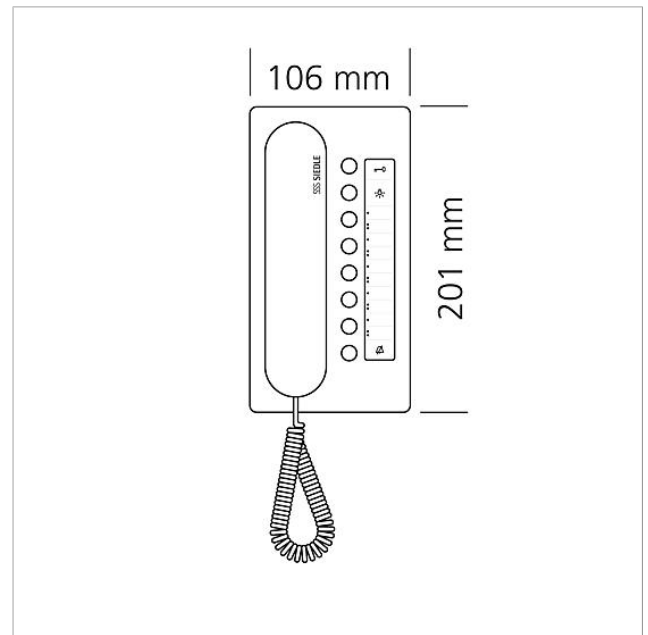

Comfort bus telephone
BTC 850-02 E/S

200040917

Page 3