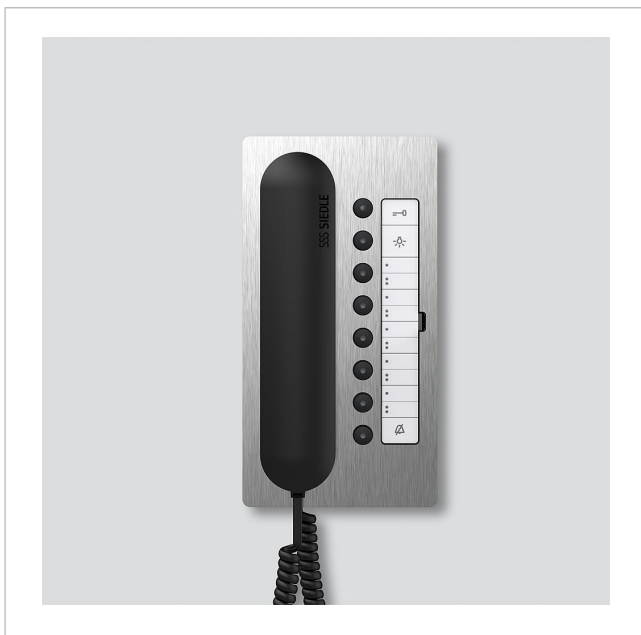

Comfort bus telephone
BTC 850-02 E/S

200040917-00

Product description

Comfort bus telephone for Siedle In-Home bus.

With the functions calling, speech, door release, light, storey call, switching/control functions and internal communication.

Performance features:

- Hearing protection, audio privacy device integrated
- Muting and status display
- Parallel switching of 4 deluxe bus telephones (from the 3rd device, the PRI 602-... USB and ZBVG 650-... are required for programming)
- Call differentiation for storey call, 2 door calls and internal call
- Call generator with 11 call tone sequences, including chime
- Call volume adjustable in 5 stages up to max. 83 dB(A)
- Door release/light function at any time using bus cores
- Door connection possible at any time
- 8 display LEDs (e.g. door open)
- 8 function buttons, 7 freely configurable and capable of double assignment. Button functions can be freely assigned and actuated without additional installation via bus wires, e.g. for internal telephony
- Door call acceptance
- Doormatic
- Call forwarding
- Base plate with pre-installable terminals
- Parallel switching accessory ZPS 850-..., in order to connect a maximum of 4 additional bus telephones in parallel, retrofittable
- Interfacing relay accessory ZAR 850-... retrofittable
- Can be used with table-top accessory ZTC 800-... as a table-top device

Specifications

Operating voltage:	via In-Home bus
Ambient temperature:	+5 °C to +40 °C
Dimensions (mm) W x H x D:	106 x 201 x 46

Article information

Article designation	Article description	Colour	KG SAP article no.
BTC 850-02 E/S	Comfort bus telephone	Stainless steel/black	B 200040917-00