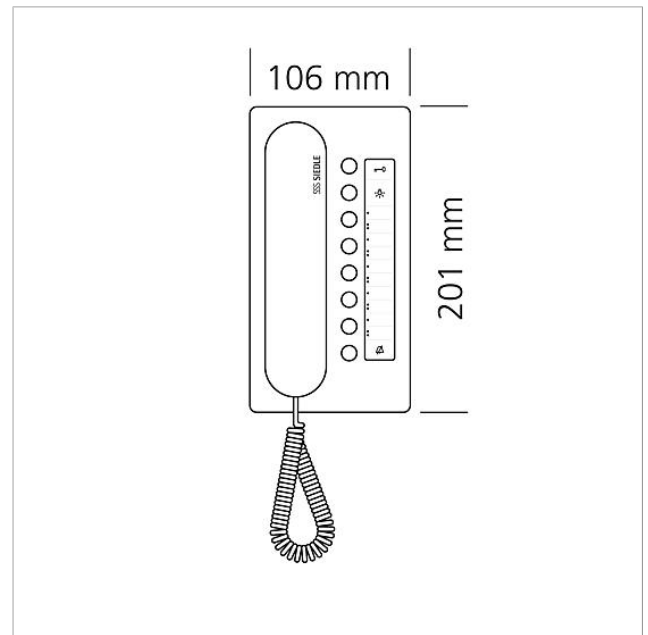

Comfort bus telephone
BTC 850-02 W

200040116

Page 3