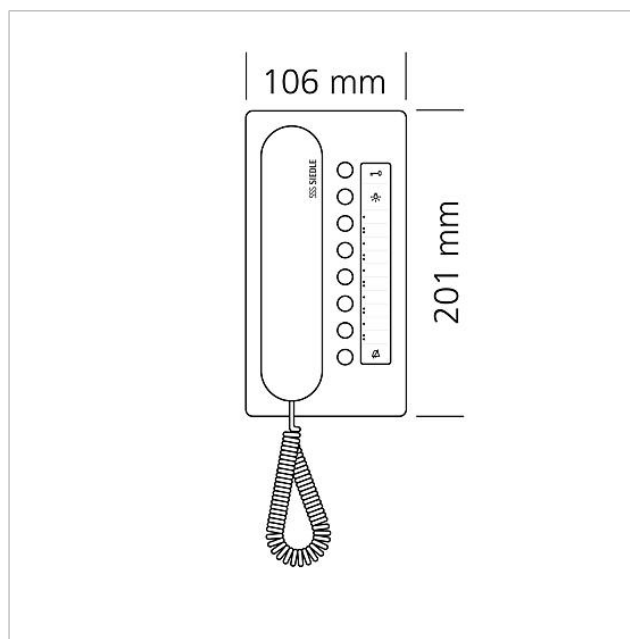

Comfort bus telephone
BTC 850-02 W

200040116

Page 3