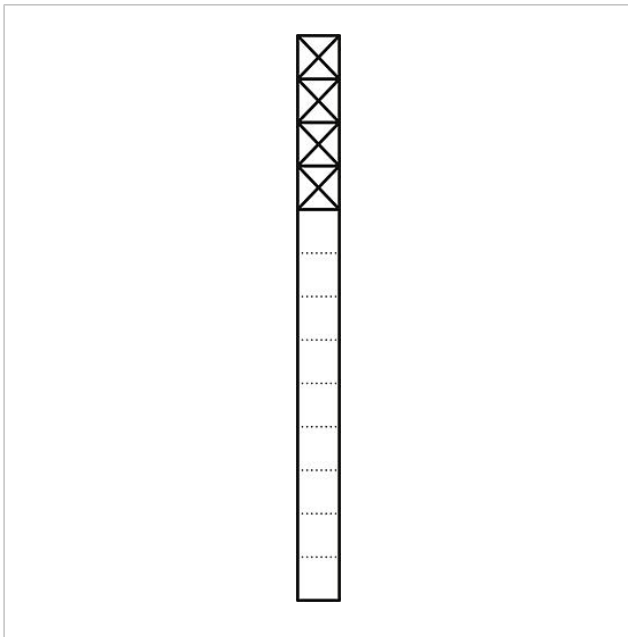

Communication
pedestal
KS 613-4 DG

200038201

Page 2