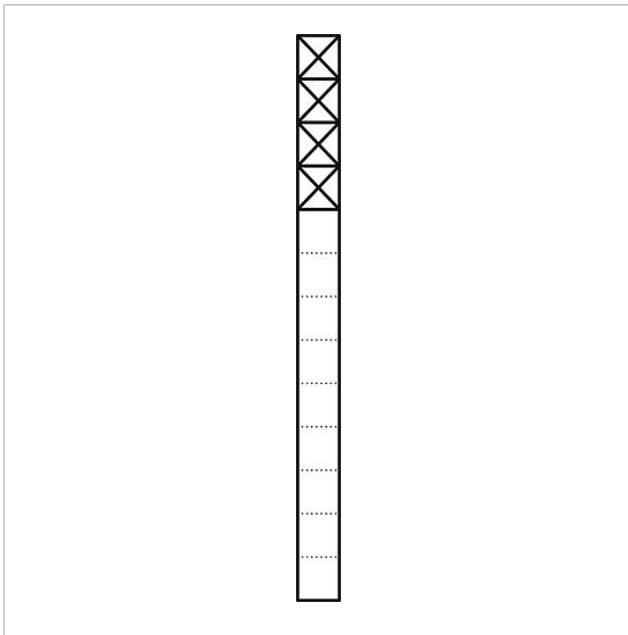

Communication
pedestal
KS 613-4 SM

200038195

Page 2