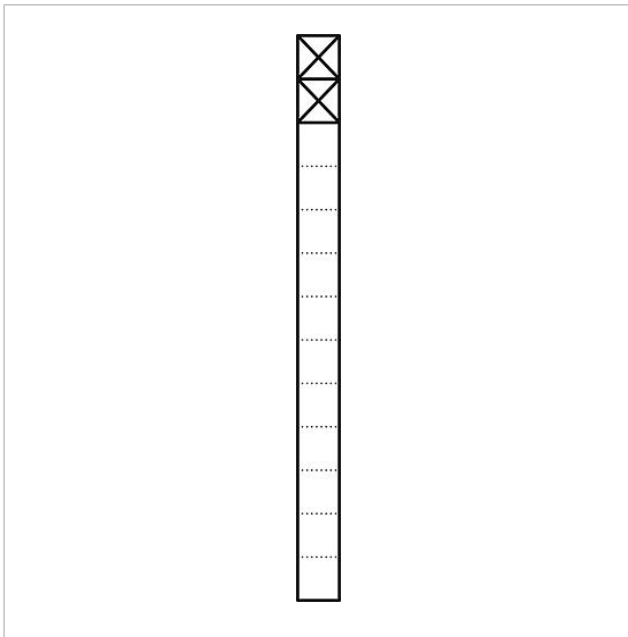

Communication
pedestal
KS 613-2 DG

200038185

Page 2