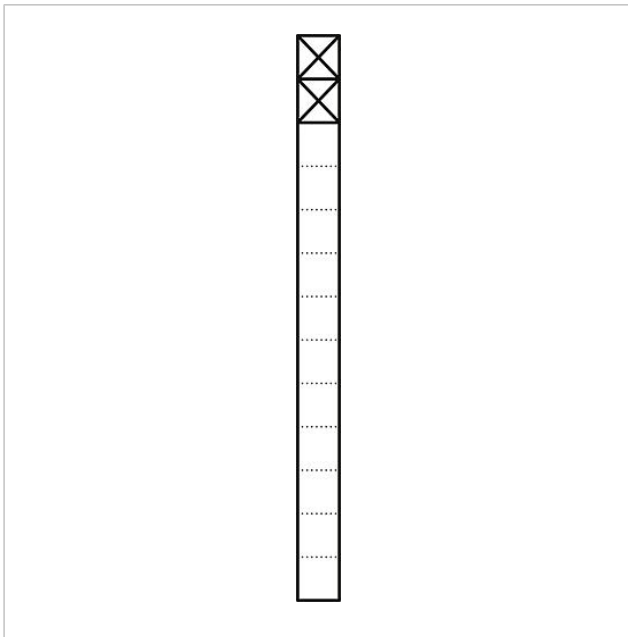

Communication
pedestal
KS 613-2 SM

200038179

Page 2