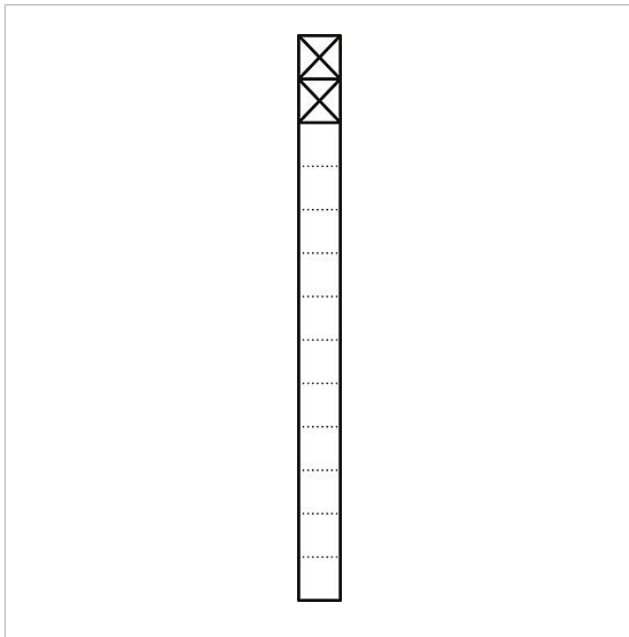

Communication
pedestal
KS 613-2 W

200038178

Page 2