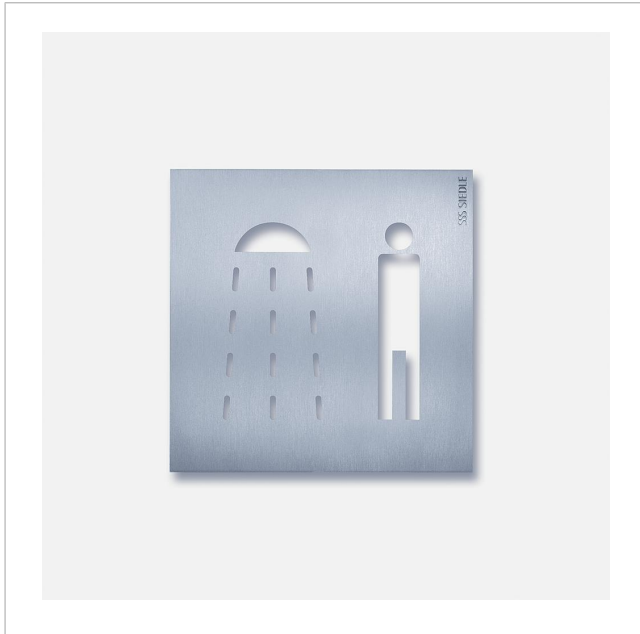

Orientation sign men's
shower
OSP 0015

200033731-00

Product description

Orientation sign with pictogram "Shower Men" made of brushed stainless steel.

Specifications

Dimensions (mm) W x H x D: 154 x 154 x 11

Article information

| Article designation | Article description | Colour/Material | KGSAP article no. |
|---------------------|-------------------------------|-------------------------|-------------------|
| OSP 0015 | Orientation sign men's shower | Brushed stainless steel | D 200033731-00 |

Orientation sign men's
shower

OSP 0015

200033731

Page 2

Orientation sign men's
shower
OSP 0015

200033731

Page 3

| | | | |
|---|---------------------------|---------|--------------------------|
| OSM 0001AN Siedle Steel Orientation system Mounting plate | Product information | 92,6 kB | Download |
| | Declaration of Conformity | 140 kB | Download |
| | Additional information | 140 kB | Download |