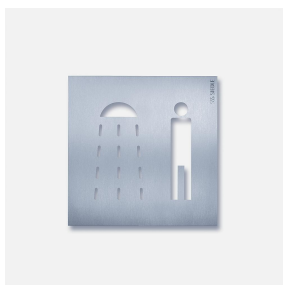

Orientation sign men's
shower
OSP 0015

200033731-00

Product description

Orientation sign with pictogram "Shower Men" made of brushed stainless steel.

Specifications

Dimensions (mm) W x H x D: 154 x 154 x 11

Article information

| Article designation | Article description | Colour/Material | KGSAP article no. |
|---------------------|-------------------------------|-------------------------|-------------------|
| OSP 0015 | Orientation sign men's shower | Brushed stainless steel | D 200033731-00 |

Orientation sign men's
shower

OSP 0015

200033731

Page 2

Orientation sign men's
shower
OSP 0015

200033731

Page 3

| | | | |
|---|---------------------------|---------|--------------------------|
| OSM 0001AN Siedle Steel Orientation system Mounting plate | Product information | 92,6 kB | Download |
| | Declaration of Conformity | 140 kB | Download |
| | Additional information | 140 kB | Download |