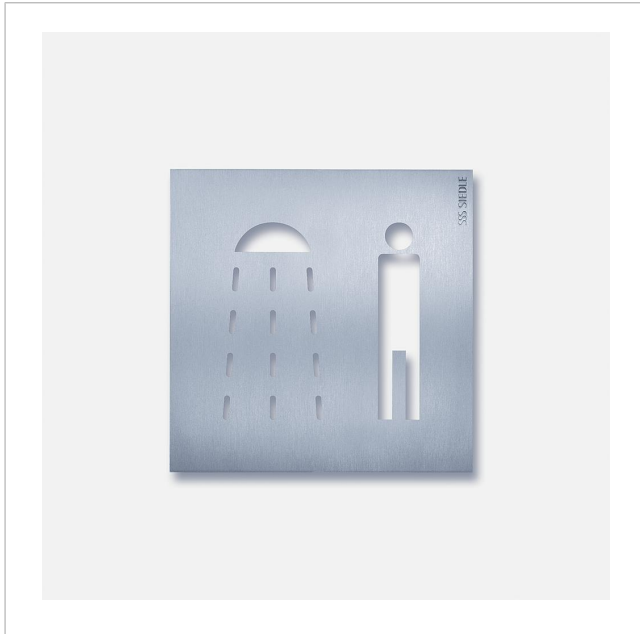

Orientation sign men's
shower
OSP 0015

200033731-00

Product description

Orientation sign with pictogram "Shower Men" made of brushed stainless steel.

Specifications

Dimensions (mm) W x H x D: 154 x 154 x 11

Article information

Article designation	Article description	Colour	KGSAP article no.
OSP 0015	Orientation sign men's shower	Brushed stainless steel	D 200033731-00

Orientation sign men's
shower

OSP 0015

200033731

Page 2

Orientation sign men's
shower
OSP 0015

200033731

Page 3

OSM 0001AN Siedle Steel Orientation system Mounting plate	Product information	92,6 kB	Download
	Declaration of Conformity	140 kB	Download
	Additional information	420 kB	Download