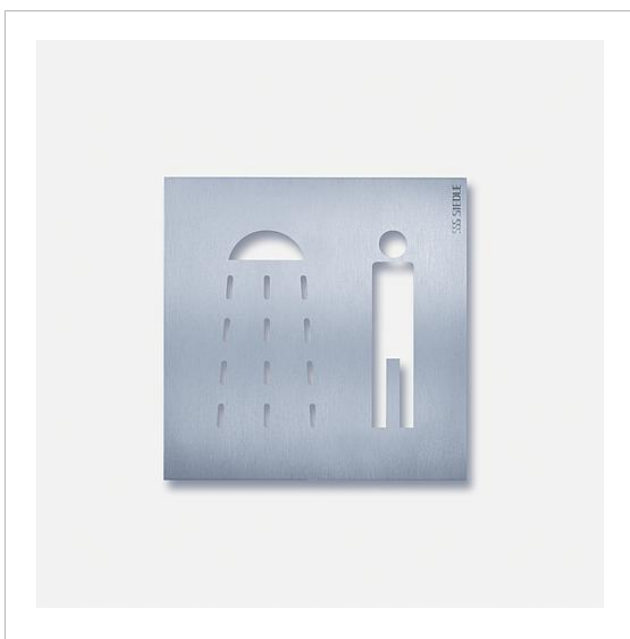

Orientation sign men's
shower
OSP 0015

200033731-00

Product description

Orientation sign with pictogram "Shower Men" made of brushed stainless steel.

Specifications

Dimensions (mm) W x H x D: 154 x 154 x 11

Article information

Article designation	Article description	Colour	KGSAP article no.
OSP 0015	Orientation sign men's shower	Brushed stainless steel	D 200033731-00

Orientation sign men's
shower

OSP 0015

200033731

Page 2

Orientation sign men's
shower
OSP 0015

200033731

Page 3

OSM 0001AN Siedle Steel Orientation system Mounting plate	Product information	92,6 kB	Download
	Declaration of Conformity	140 kB	Download
	Additional information	420 kB	Download